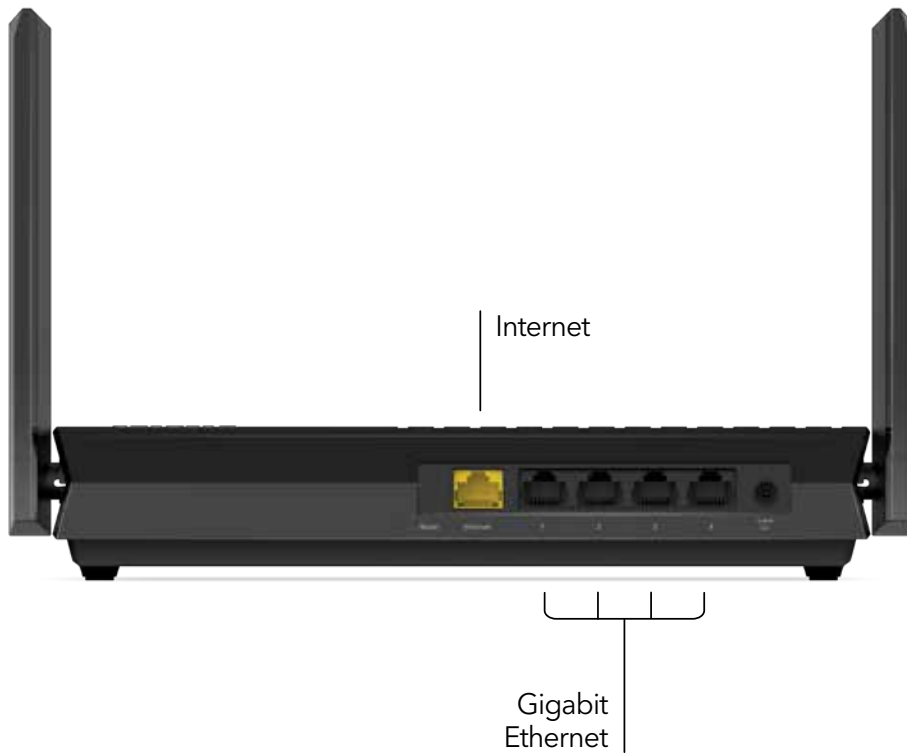

Connection Diagram

Package Contents

- 4-Stream AX1800 WiFi 6 Router (RAX20)
- Ethernet cable
- Quick start guide
- Power adapter, localized to country of sale

Physical Specifications

- Dimensions: 9.96 x 6.06 x 1.69 in (253 x 154 x 43 mm)
- Weight: 1.23 lb (558.4 g)